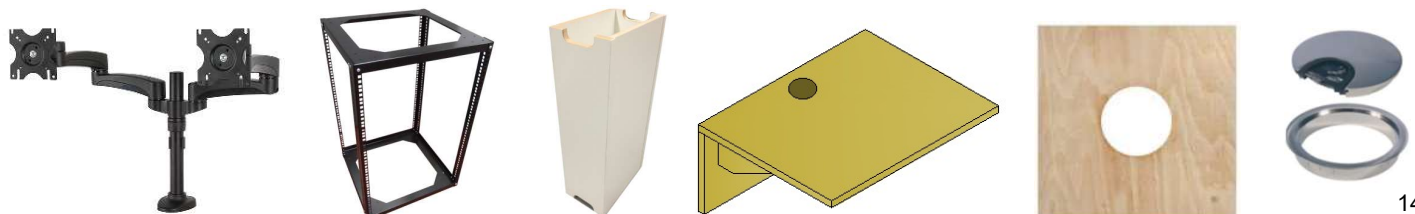

Book 14 - Peripherals