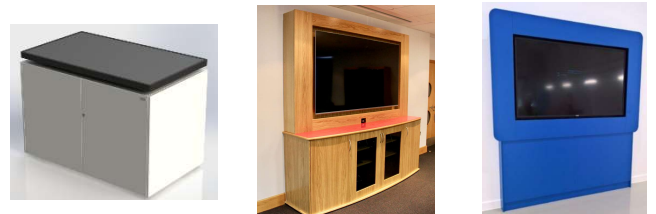

Book 7 – Media Walls & Screen Surrounds