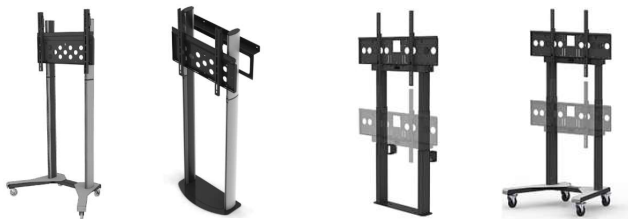

Book 10 – Pigo Trolleys & Stands