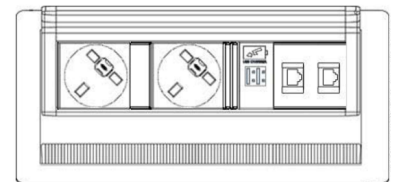

Description: EVOLine® Flip Top Push with UK Mains, USB Charge & HDMI

(157mm x 245mm internal dimension only, please refer to installation instructions for cut-out size)

- 2 x UK sockets, individually fused 3.15A, with 3m supply cable & 13A UK plug
- 1 x Double USB, Type A+C charger socket (2.1A shared)
- 1 x HDMI 2.0 socket, with 3m cable and plug

Product Codes:

PUSH-Q12607-1 (Brushed Stainless)
PUSH-Q12607-2 (Black Powder Coat)
PUSH-Q12607-3 (White Powder Coat)
PUSH-Q12607-4 (Silver Powder Coat)