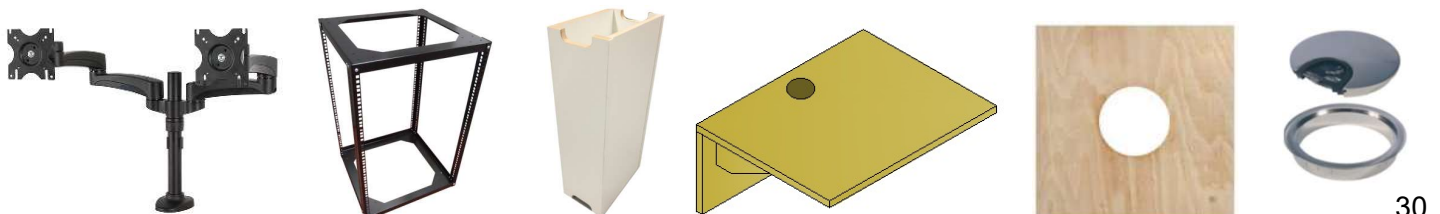

Book 14 - Peripherals