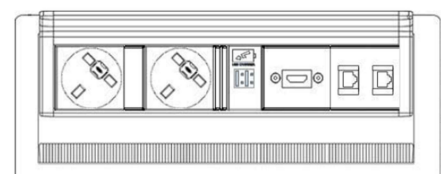

Flip top push

Description: EVOLine® Flip Top Push with UK Mains & USB Charge

(157mm x 195mm internal dimension only, please refer to installation instructions for cut-out size)

- 2 x UK sockets, individually fused 3.15A, with 3m supply cable & 13A UK plug
- 1 x Double USB, Type A+C charger socket (2.1A shared)

Product Codes:

PUSH-Q12605-1 (Brushed Stainless)
PUSH-Q12605-2 (Black Powder Coat)
PUSH-Q12605-3 (White Powder Coat)
PUSH-Q12605-4 (Silver Powder Coat)

Description: EVOLine® Flip Top Push with UK Mains, USB Charge & RJ45

(157mm x 245mm internal dimension only, please refer to installation instructions for cut-out size)

- 2 x UK sockets, individually fused 3.15A, with 3m supply cable & 13A UK plug
- 1 x Double USB, Type A+C charger socket (2.1A shared)
- 2 x RJ45 Cat6, shielded, Reichle & De-Massari data connection, with 3m data cable and plug

Product Codes:

PUSH-Q12606-1 (Brushed Stainless)
PUSH-Q12606-2 (Black Powder Coat)
PUSH-Q12606-3 (White Powder Coat)
PUSH-Q12606-4 (Silver Powder Coat)

Description: EVOLine® Flip Top Push with UK Mains, USB Charge & HDMI

(157mm x 245mm internal dimension only, please refer to installation instructions for cut-out size)

- 2 x UK sockets, individually fused 3.15A, with 3m supply cable & 13A UK plug
- 1 x Double USB, Type A+C charger socket (2.1A shared)
- 1 x HDMI 2.0 socket, with 3m cable and plug

Product Codes:

PUSH-Q12607-1 (Brushed Stainless)
PUSH-Q12607-2 (Black Powder Coat)
PUSH-Q12607-3 (White Powder Coat)
PUSH-Q12607-4 (Silver Powder Coat)

Description: EVOLine® Flip Top Push with UK Mains, USB Charge, HDMI & RJ45

(157mm x 295mm internal dimension only, please refer to installation instructions for cut-out size)