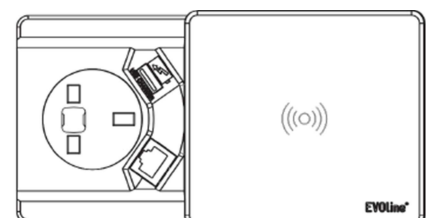

Product Codes:

- SQ80-Q12623-1 (Black)
- SQ80-Q12623-2 (White)
- SQ80-Q12623-3 (Silver)