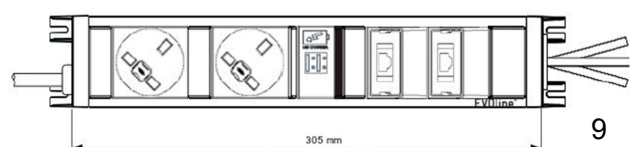

Product Codes:

UDOC-Q12611-1 Black and Silver

UDOC-Q12611-3 All Black