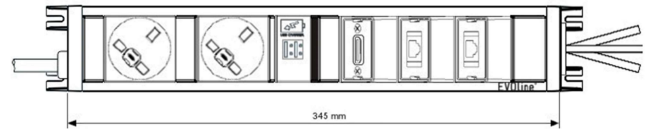

Product Codes:

UDOC-Q12613-1 Black and Silver

UDOC-Q12613-2 All Black