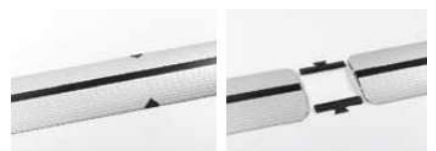

Bridge Connectors

2 Pieces