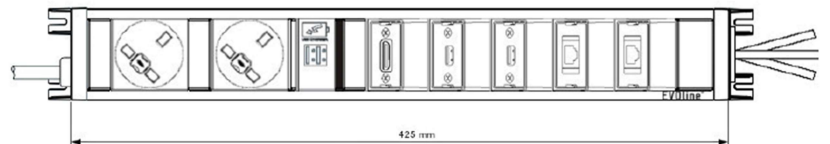

Product Codes:

UDOC-Q12614-1 Black and Silver

UDOC-Q12614-2 All Black