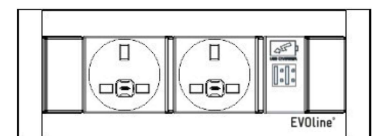

Description: EVOline® Frame Dock with UK Mains, USB Charge & RJ45

- 2 x UK sockets, individually fused 3.15A, with 3m supply cable & 13A UK plug
- 1 x Double USB, Type A+C charger socket (2.1A shared)
- 2 x RJ45 Cat6, shielded, Reichle & De-Massari data connections, with 3m data cables and plugs

Product Codes:

FDOC-Q12601-1 (Silver Anodised)
FDOC-Q12601-2 (Black Anodised)
FDOC-Q12601-3 (White Anodised)