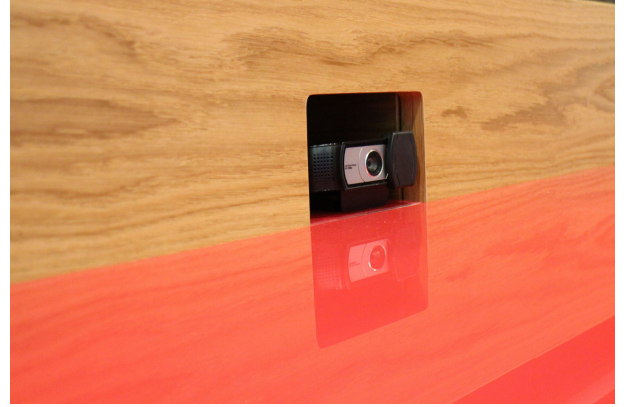

Over 26 years of experience within the audio visual furniture industry and with a reputation for being friendly and reliable to deal with, we treat every project with the same level of importance.

Our furniture is manufactured at our York facility which you are welcome to visit and see your project in the build process or just to have a look around.

You will be able to see the high level of investment in technology and the deep passion we have for what we do.

Quadra AV Furniture Ltd
Head Office : Glaisdale Road,
Northminster Business Park,
Upper Poppleton, York, YO26 6QT

Web - www.qavf.co.uk
Telephone - 01904 528 519
Email - enquiries@qavf.co.uk

Quadra Concepts UK Limited trading as Quadra AV Furniture is registered in England and Wales.
Reg No. 06322818 – VAT No. GB 916 3405 38