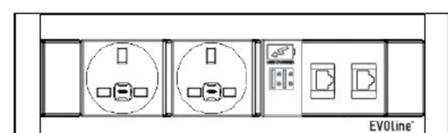

EVOline® Frame Dock

The EVOline® Frame Dock provides a simple and versatile solution to future proof connectivity with its range of interchangeable data and multimedia sockets. Flush mounted with only 51mm depth, the perfect solution for integrating power and connectivity into collaborative workspaces, soft seating and a host of other applications.

The Frame Dock can be tailored to accommodate the most demanding of connectivity requirements and configurable with [UK and/or international sockets, USB Chargers, data and multimedia modules.](#)

Finish Options

Silver anodised aluminium profile, Silver plastic covers.
Black anodised aluminium profile, Black plastic end covers.
White lacquered aluminium profile, White plastic end covers.

Description: EVOline® Frame Dock with UK Mains & USB Charge

- 2 x UK sockets, individually fused 3.15A, with 3m supply cable & 13A UK plug
- 1 x Double USB, Type A+C charger socket (2.1A shared)

Product Codes:

FDOC-Q12600-1 (Silver Anodised)
FDOC-Q12600-2 (Black Anodised)
FDOC-Q12600-3 (White Anodised)

Description: EVOline® Frame Dock with UK Mains, USB Charge & RJ45

- 2 x UK sockets, individually fused 3.15A, with 3m supply cable & 13A UK plug
- 1 x Double USB, Type A+C charger socket (2.1A shared)
- 2 x RJ45 Cat6, shielded, Reichle & De-Massari data connections, with 3m data cables and plugs

Product Codes:

FDOC-Q12601-1 (Silver Anodised)
FDOC-Q12601-2 (Black Anodised)
FDOC-Q12601-3 (White Anodised)