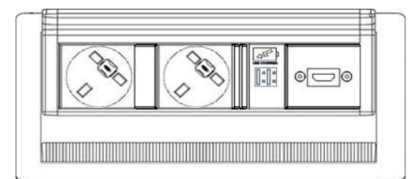

Description: EVOLine® Flip Top Push with UK Mains, USB Charge, HDMI & RJ45

(157mm x 295mm internal dimension only, please refer to installation instructions for cut-out size)

- 2 x UK sockets, individually fused 3.15A, with 3m supply cable & 13A UK plug
- 1 x Double USB, Type A+C charger socket (2.1A shared)
- 1 x HDMI 2.0 socket, with 3m cable and plug
- 2 x RJ45 Cat6, shielded, Reichle & De-Massari data connection, with 3m data cable and plug

Product Codes:

PUSH-Q12608-1 (Brushed Stainless)
PUSH-Q12608-2 (Black Powder Coat)
PUSH-Q12608-3 (White Powder Coat)
PUSH-Q12608-4 (Silver Powder Coat)