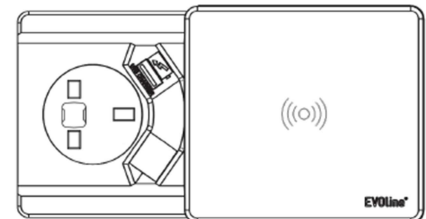

Product Codes:

- SQ80-Q12621-1 (Black)
- SQ80-Q12621-2 (White)
- SQ80-Q12621-3 (Silver)