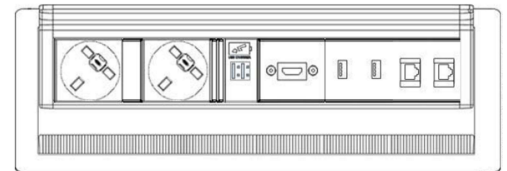

Flip top push

Description: EVOLine® Flip Top Push with UK Mains, USB Charge, USB Data & RJ45

(157mm x 345mm internal dimension only, please refer to installation instructions for cut-out size)

- 2 x UK sockets, individually fused 3.15A, with 3m supply cable & 13A UK plug
- 1 x Double USB, Type A+C charger socket (2.1A shared)
- 1 x HDMI 2.0 socket, with 3m cable and plug
- 2 x USB 3.0 Type A data transfer module with 3m USB cable and plug
- 2 x RJ45 Cat6, shielded, Reichle & De-Massari data connection, with 3m data cable and plug

Product Codes:

PUSH-Q12609-1 (Brushed Stainless)

PUSH-Q12609-2 (Black Powder Coat)

PUSH-Q12609-3 (White Powder Coat)

PUSH-Q12609-4 (Silver Powder Coat)