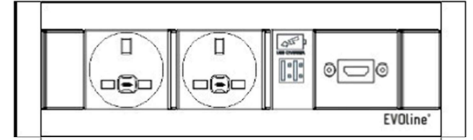

Description: EVOLine® Frame Dock with UK Mains, USB Charge & HDMI

- 2 x UK sockets, individually fused 3.15A, with 3m supply cable & 13A UK plug
- 1 x Double USB, Type A+C charger socket (2.1A shared)
- 1 x HDMI 2.0 socket, with 3m cable and plug

Product Codes:

- FDOC-Q12602-1 (Silver Anodised)
- FDOC-Q12602-2 (Black Anodised)
- FDOC-Q12602-3 (White Anodised)

Description: EVOLine® Frame Dock with UK Mains, USB Charge , HDMI & RJ45

- 2 x UK sockets, individually fused 3.15A, with 3m supply cable & 13A UK plug
- 1 x Double USB, Type A+C charger socket (2.1A shared)
- 1 x HDMI 2.0 socket, with 3m cable and plug
- 2 x RJ45 Cat6, shielded, Reichle & De-Massari data connections, with 3m data cables and plugs

Product Codes:

- FDOC-Q12603-1 (Silver Anodised)
- FDOC-Q12603-2 (Black Anodised)
- FDOC-Q12603-3 (White Anodised)