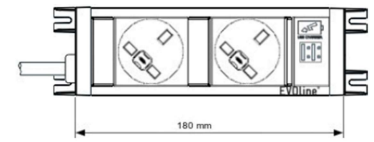

EVOLine® U-Dock

The EVOLine® U-Dock provides a modular and versatile under desk solution.

Robust in design, this functional system is ideal for placement of power and connectivity under a meeting or boardroom table, accessible via an opening in/behind the table.

Alternatively the U-Dock can be installed within the custom designed EVOLine® Rail.

The U-Dock can be tailored to individual interiors and specified with UK and/or international sockets, USB Chargers, data and multimedia modules.

Finish Options

Silver anodised aluminium profile, Black plastic end covers.

Mounting Options

End Cap with mounting tabs (screw fixed).

Flush Mounting set with wing nuts or screws within EVOLine® Rail.

Description: EVOLine® U Dock with UK Mains & USB Charge

220mm Long case (including tabs)

- 2 x UK sockets, individually fused 3.15A, with 3m supply cable & 13A UK plug
- 1 x Double USB, Type A+C charger socket (2.1A shared)

Product Codes:

UDOC-Q12610-1 Black and Silver

UDOC-Q12610-2 All Black

Description: EVOLine® U Dock with UK Mains, USB Charge & RJ45

325mm Long case (including tabs)

- 2 x UK sockets, individually fused 3.15A, with 3m supply cable & 13A UK plug
- 1 x Double USB, Type A+C charger socket (2.1A shared)
- 2 x RJ45 Cat6, shielded, Reichle & De-Massari data connection, with 3m data cable and plug

Product Codes:

UDOC-Q12611-1 Black and Silver

UDOC-Q12611-3 All Black