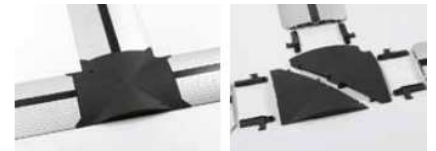

Bridge Module T

includes 6 Fixing bolts