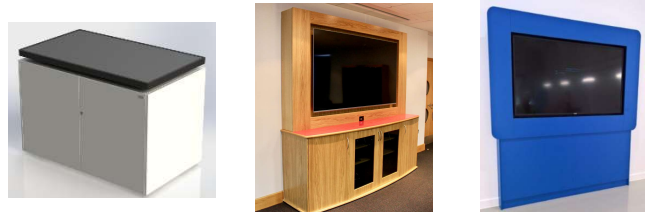

Book 7 – Media Walls & Screen Surrounds