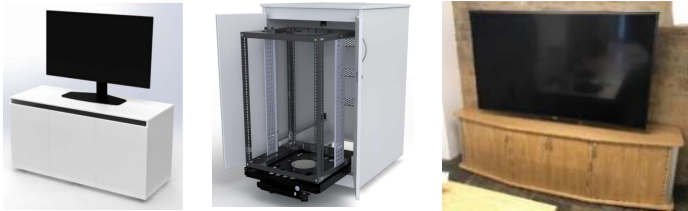

Book 4 – Cabinets & Credenzas