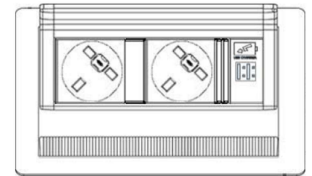

Product Codes:

PUSH-Q12605-1 (Brushed Stainless)
PUSH-Q12605-2 (Black Powder Coat)
PUSH-Q12605-3 (White Powder Coat)
PUSH-Q12605-4 (Silver Powder Coat)

Description: EVOLine® Flip Top Push with UK Mains, USB Charge & RJ45

(157mm x 245mm internal dimension only, please refer to installation instructions for cut-out size)

- 2 x UK sockets, individually fused 3.15A, with 3m supply cable & 13A UK plug
- 1 x Double USB, Type A+C charger socket (2.1A shared)
- 2 x RJ45 Cat6, shielded, Reichle & De-Massari data connection, with 3m data cable and plug

Product Codes:

PUSH-Q12606-1 (Brushed Stainless)
PUSH-Q12606-2 (Black Powder Coat)
PUSH-Q12606-3 (White Powder Coat)
PUSH-Q12606-4 (Silver Powder Coat)