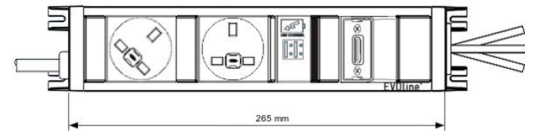

Description: EVOLine® U Dock with UK Mains, USB Charge & HDMI

265mm Long case (including tabs)

- 2 x UK sockets, individually fused 3.15A, with 3m supply cable & 13A UK plug
- 1 x Double USB, Type A+C charger socket (2.1A shared)
- 1 x HDMI 2.0 socket, with 3m cable and plug

Product Codes:

UDOC-Q12612-1 Black and Silver

UDOC-Q12612-2 All Black