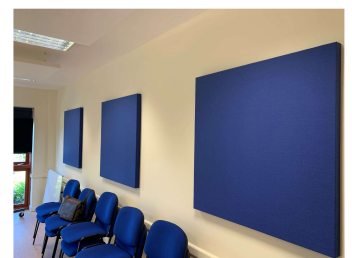

Collaborate

Control

Communicate

Converse

AV lecterns, cabinets, media walls, video walls, collaboration tables, huddle spaces, boardroom and meeting room tables, control desks, server racks, screen stands / trolleys and sound management solutions to name a few