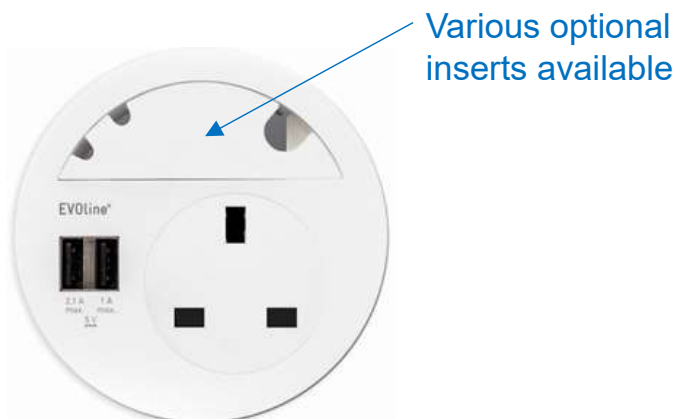

Finish Options

Black plastic cover and housing

White plastic cover and housing