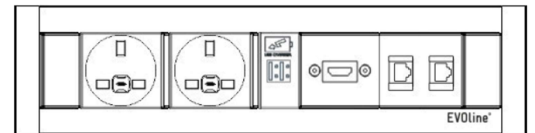

Description: EVOLine® Frame Dock with UK Mains, USB Charge & HDMI

- 2 x UK sockets, individually fused 3.15A, with 3m supply cable & 13A UK plug
- 1 x Double USB, Type A+C charger socket (2.1A shared)
- 1 x HDMI 2.0 socket, with 3m cable and plug

Product Codes:

- FDOC-Q12602-1 (Silver Anodised)
- FDOC-Q12602-2 (Black Anodised)
- FDOC-Q12602-3 (White Anodised)

Description: EVOLine® Frame Dock with UK Mains, USB Charge , HDMI & RJ45

- 2 x UK sockets, individually fused 3.15A, with 3m supply cable & 13A UK plug
- 1 x Double USB, Type A+C charger socket (2.1A shared)
- 1 x HDMI 2.0 socket, with 3m cable and plug
- 2 x RJ45 Cat6, shielded, Reichle & De-Massari data connections, with 3m data cables and plugs

Product Codes:

- FDOC-Q12603-1 (Silver Anodised)
- FDOC-Q12603-2 (Black Anodised)
- FDOC-Q12603-3 (White Anodised)