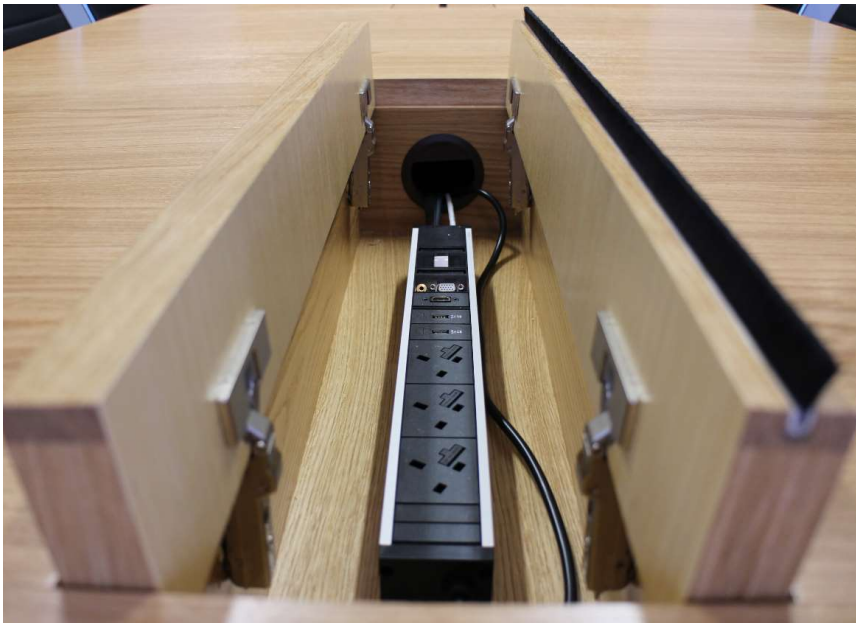

EVOLine® U-Dock

The EVOLine® U-Dock provides a modular and versatile under desk solution.

Robust in design, this functional system is ideal for placement of power and connectivity under a meeting or boardroom table, accessible via an opening in/behind the table.

Alternatively the U-Dock can be installed within the custom designed EVOLine® Rail.

The U-Dock can be tailored to individual interiors and specified with UK and/or international sockets, USB Chargers, data and multimedia modules.

Finish Options

Silver anodised aluminium profile, Black plastic end covers.

Mounting Options

End Cap with mounting tabs (screw fixed).

Flush Mounting set with wing nuts or screws within EVOLine® Rail.

Description: EVOLine® U Dock with UK Mains & USB Charge

220mm Long case (including tabs)

- 2 x UK sockets, individually fused 3.15A, with 3m supply cable & 13A UK plug
- 1 x Double USB, Type A+C charger socket (2.1A shared)

Product Codes:

UDOC-Q12610-1 Black and Silver

UDOC-Q12610-2 All Black

Description: EVOLine® U Dock with UK Mains, USB Charge & RJ45

325mm Long case (including tabs)

- 2 x UK sockets, individually fused 3.15A, with 3m supply cable & 13A UK plug
- 1 x Double USB, Type A+C charger socket (2.1A shared)
- 2 x RJ45 Cat6, shielded, Reichle & De-Massari data connection, with 3m data cable and plug

Product Codes:

UDOC-Q12611-1 Black and Silver

UDOC-Q12611-3 All Black