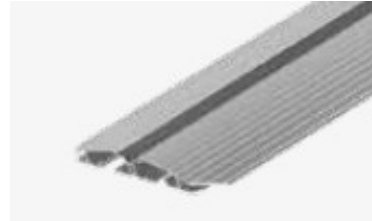

Description: EVOLine® Bridge

The EVOLine Bridge tidies up the cable routing. The rail is rigid, suitable for rolling over and so flat that no tripping hazard arises. Power and data cables are laid separately in two compartments in their sturdy anodised aluminium housing.

Product Code:

BRID-Q12493-1 Silver 500mm
BRID-Q12493-2 Silver 800mm
BRID-Q12493-3 Silver 1200mm
BRID-Q12493-4 Silver 1600mm
BRID-Q12493-5 Silver 2000mm

BRID-Q12494-1 Black 500mm
BRID-Q12494-2 Black 800mm
BRID-Q12494-3 Black 1200mm
BRID-Q12494-4 Black 1600mm
BRID-Q12494-5 Black 2000mm