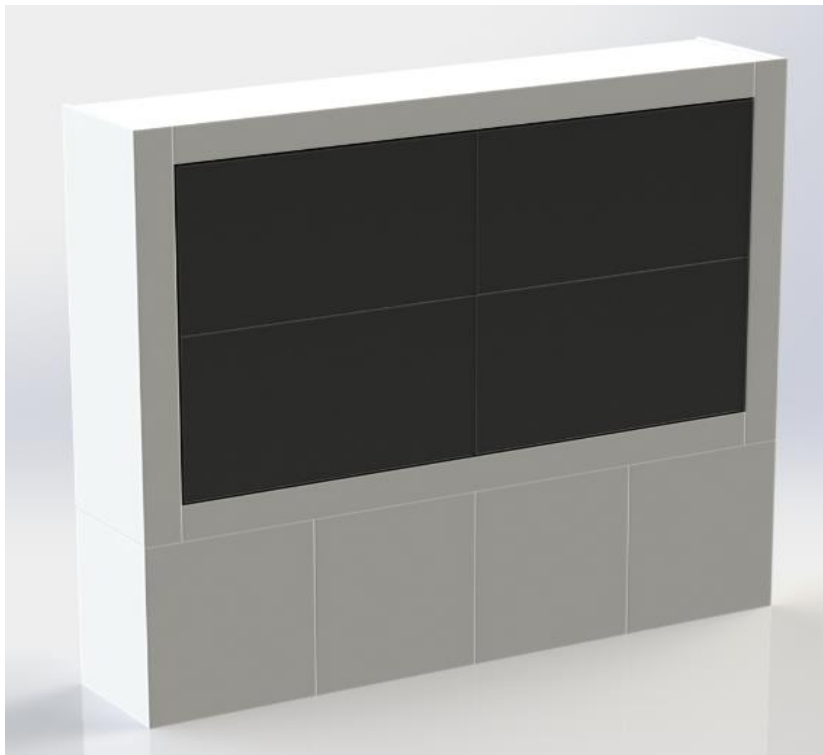

# 2x2 Media Wall

Media wall with 4x 552 Philips screens in a 2x2 layout, with cupboards under the screen for storage.

Overall dimensions: approximately 2744mm x 2455mm x 570mm (WxHxD)

16u rack strips in the second cupboard, with 450mm depth behind them for equipment

Finished in white melamine

View of Rack Strips in Cupboard