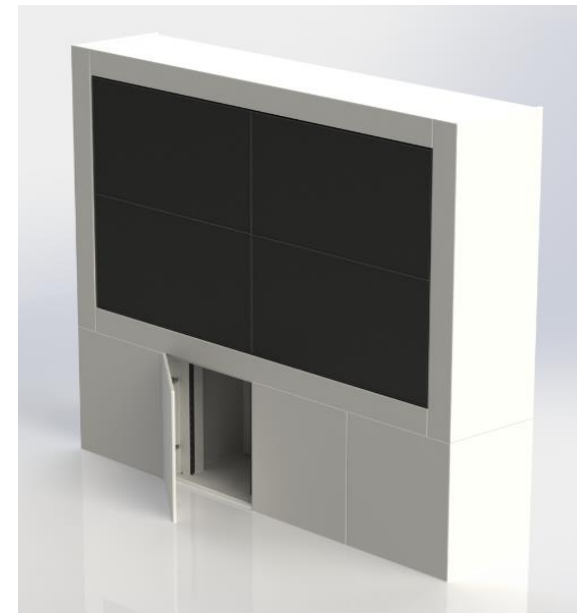

# 2x2 Media Wall

Media wall with 4x 552 Philips screens in a 2x2 layout, with cupboards under the screen for storage.

Overall dimensions: approximately 2744mm x 2455mm x 570mm (WxHxD)

16u rack strips in the second cupboard, with 450mm depth behind them for equipment

Finished in white melamine

View of Rack Strips in Cupboard