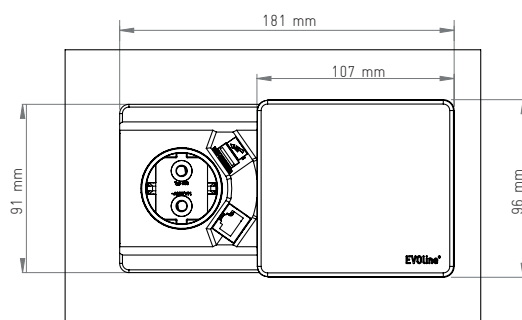

Innovative technology for the smallest of spaces.

EVoline® Square80

EVoline Square80 fits into standard openings that are pre-made with a diameter of 80 mm. It provides a power socket, a USB charger, and a data connection.

In its Qi version EVoline Square80 offers an additional inductive charging surface integrated into the cover, for charging of Qi capable mobile phones.