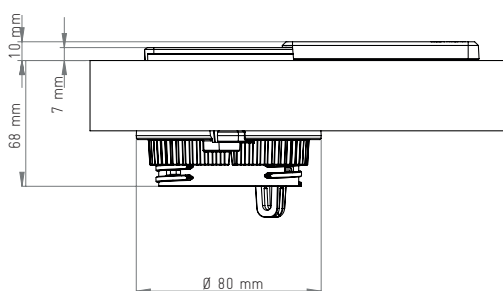

Innovative technology for the smallest of spaces.

EVoline® Square80

EVoline Square80 fits into standard openings that are pre-made with a diameter of 80 mm. It provides a power socket, a USB charger, and a data connection.

In its Qi version EVoline Square80 offers an additional inductive charging surface integrated into the cover, for charging of Qi capable mobile phones.