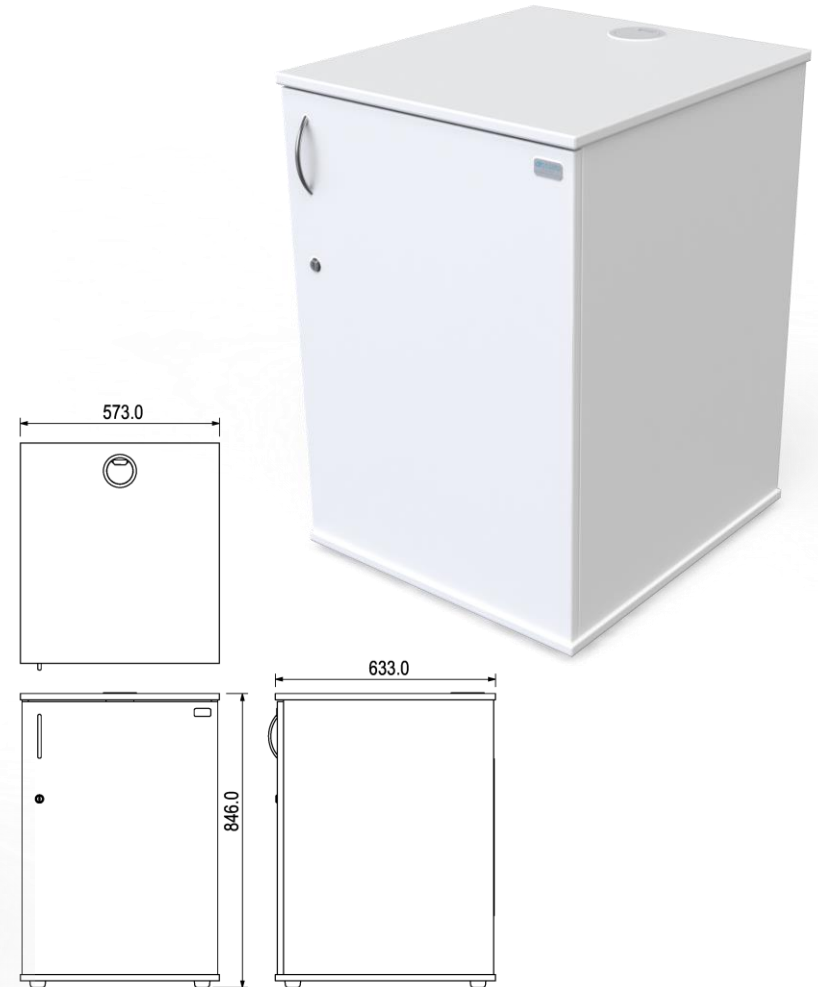

SWAINBY

PRODUCT CODES: SWAINBY-

Quadra Swainby Cabinet

A classic style rack or shelf cabinet.

Shelves = SWAINBY-SH
Rack strip or OFR = SWAINBY-16u
(Please specify Rack strip or OFR on order)

- * The equipment cabinet is delivered fully assembled.
- * Adjustable Shelves, Open Frame Rack or Rack Strip.
- * The door is lockable and is fitted with fully adjustable hinges.
- * Front panel is removable and is fitted on keku clips for ease of access.
- * 2x Vent grills also fitted to the front panel.
- * The cable ways are via 80mm cable grommet holes top and bottom.
- * The top cable hole will have a cable grommet insert .
- * The unit has 4x feet/glides or you can specify various castors at extra cost
- * Quadra 10 Year guarantee in normal use